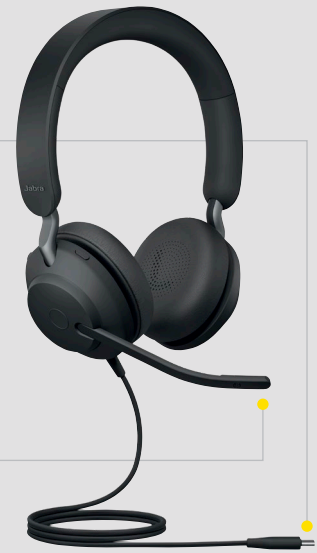

Future-proof tech that gets better with age

Upgradeable platform that will add even more value to your investment with future firmware upgrades through Jabra Xpress.

HOW TO START

1. Plug the Jabra Evolve2 40 into either a USB A or USB C port on your computer (depending on the USB variant of the headset).

2. Position the microphone near your mouth.

HOW TO USE

	FEATURES	BENEFITS
Connectivity	USB-A or USB-C connectivity	Plug-and-play connectivity to your computer or mobile device via USB-A or USB-C
Audio	Microphone	3-microphone technology for outstanding call performance
	Noise-isolating design	Instant noise isolation for improved focus in noisy surroundings
	Software integration	Additional features available via Jabra Xpress and Jabra Direct
	Speakers	Powerful 40mm speakers deliver richer sound for a more immersive audio experience
Ease of use	Busylight	360° busylight on both earcups is visible from all angles, acting as a do-not-disturb sign and protecting your focus
	Boom arm mute and answer call	Move boom arm up to mute or down to unmute or answer call
	Call management	Answer/reject calls; increase/decrease speaker volume; mute
Variants	UC and MS variants	Choose from UC or Microsoft Teams variants
	Wearing styles	Available in stereo and mono variants
Certifications	Leading UC vendors	      