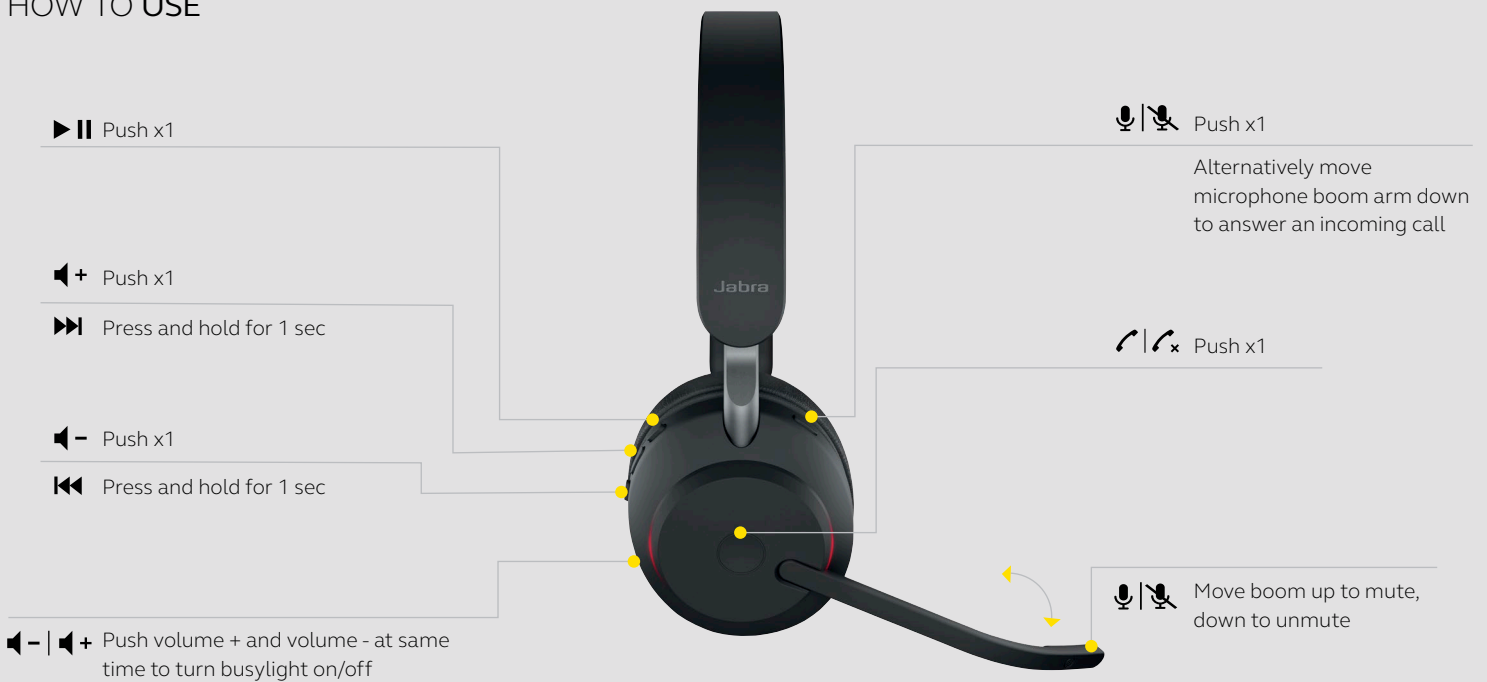

Future-proof tech that gets better with age

Upgradeable platform that will add even more value to your investment with future firmware upgrades through Jabra Xpress.

HOW TO START

1. Plug the Jabra Evolve2 40 into either a USB A or USB C port on your computer (depending on the USB variant of the headset).

2. Position the microphone near your mouth.

HOW TO USE

	FEATURES	BENEFITS
Connectivity	USB-A or USB-C connectivity	Plug-and-play connectivity to your computer or mobile device via USB-A or USB-C
Audio	Microphone	3-microphone technology for outstanding call performance
	Noise-isolating design	Instant noise isolation for improved focus in noisy surroundings
	Software integration	Additional features available via Jabra Xpress and Jabra Direct
	Speakers	Powerful 40mm speakers deliver richer sound for a more immersive audio experience
Ease of use	Busylight	360° busylight on both earcups is visible from all angles, acting as a do-not-disturb sign and protecting your focus
	Boom arm mute and answer call	Move boom arm up to mute or down to unmute or answer call
	Call management	Answer/reject calls; increase/decrease speaker volume; mute
Variants	UC and MS variants	Choose from UC or Microsoft Teams variants
	Wearing styles	Available in stereo and mono variants
Certifications	Leading UC vendors	      